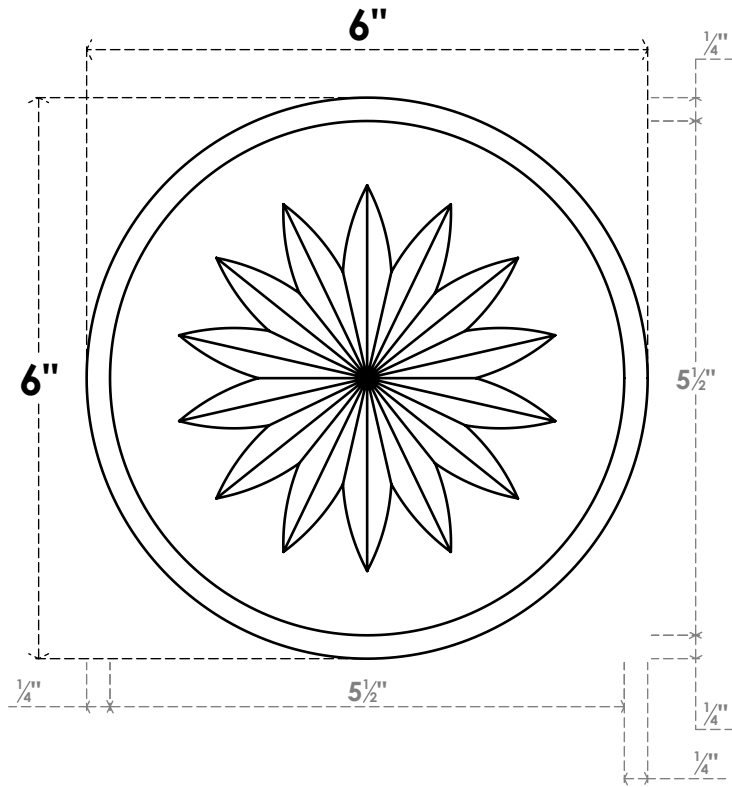

ROSP060X060X075GRY10

6"W X 6"H X 3/4"P STANDARD GRAYSON FLOWER ROSETTE WITH BEVELED EDGE, ARCHITECTURAL GRADE PVC

FRONT

SIDE

EKENA MILLWORK
2300 WEST MAIN ST.
CLARKSVILLE, TX 75426
TOLL FREE: 866-607-0453
WWW.EKENAMILLWORK.COM