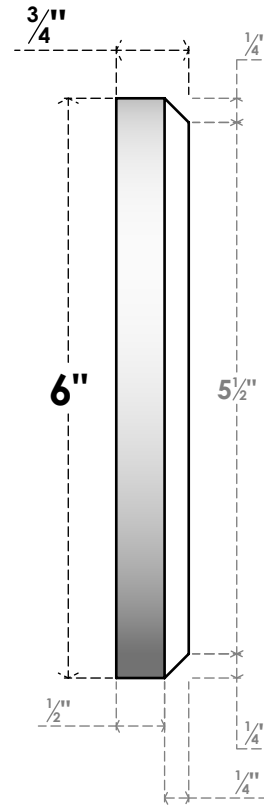

ROSP060X060X075GRY10

6"W X 6"H X 3/4"P STANDARD GRAYSON FLOWER ROSETTE WITH BEVELED EDGE, ARCHITECTURAL GRADE PVC

FRONT

SIDE

EKENA MILLWORK
2300 WEST MAIN ST.
CLARKSVILLE, TX 75426
TOLL FREE: 866-607-0453
WWW.EKENAMILLWORK.COM

NOTES

1. INSTALLATION TO BE COMPLETED IN ACCORDANCE WITH MANUFACTURER'S SPECIFICATIONS.
2. DRAWING MAY NOT BE TO SCALE
3. THIS DRAWING IS INTENDED FOR DESIGN AND PLANNING PURPOSES ONLY.
4. ALL INFORMATION CONTAINED HEREIN WAS CURRENT AT THE TIME OF DEVELOPMENT BUT MUST BE REVIEWED AND APPROVED BY THE PRODUCT MANUFACTURER TO BE CONSIDERED ACCURATE.
5. ARCHITECTURAL GRADE PVC PRODUCTS ARE MADE FROM EXPANDED CELLULAR PVC AND COME NATURALLY WHITE BUT MAY BE PAINTED